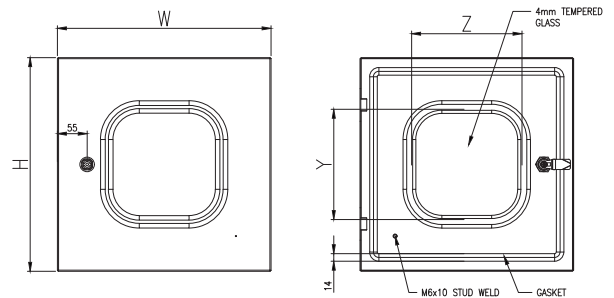

**Protection:** IP66

**Standard:** IEC/EN 60529, RoHS 

**Material:**

- Enclosure Door: 1.5mm galvanised steel sheet
- Viewing Window Panel: 4.0mm Tempered glass
- Enclosure Seal: Polyurethane

**Door:** The surface mounted door is made from 1.5mm galvanised steel sheet. It incorporates concealed, removable hinges with captive pins and is designed for a 110° opening.

**Viewing Window Panel:** The viewing window panel is made from 4.0mm thick tempered glass.

**Seal:** A high quality full perimeter seal provides excellent sealing over a long life. It is machine applied Polyurethane foamed in place (FIP).

**Lock:** 5mm Double Bit Quarter Turn Lock. A full range of locking solutions are available upon request.

**Surface Treatment:** UL approved AkzoNobel epoxy polyester powder coated with a textured finish. 80-120 micron average thickness. Colour RAL7035 Light Grey (standard electrical enclosure).

Image shown is for reference only. See table below for the accurate sizes and specifications.

NOTE: 2D drawing is for reference only. See CAD files for sizes and specifications.

| Part Number    | Enclosure Door Size | Viewing Panel Size | Weight        | Lock          |
|----------------|---------------------|--------------------|---------------|---------------|
| SKU            | H x W (mm)          | Y x Z (mm)         | Kilogram (Kg) | Quantity (pc) |
| IP-4030WINDOOR | 395H x 295W         | 204 x 134          | 2             | 1             |
| IP-4040WINDOOR | 395H x 395W         | 204 x 204          | 3             | 1             |
| IP-6040WINDOOR | 595H x 395W         | 404 x 204          | 4             | 2             |
| IP-6060WINDOOR | 595H x 595W         | 404 x 404          | 5             | 2             |