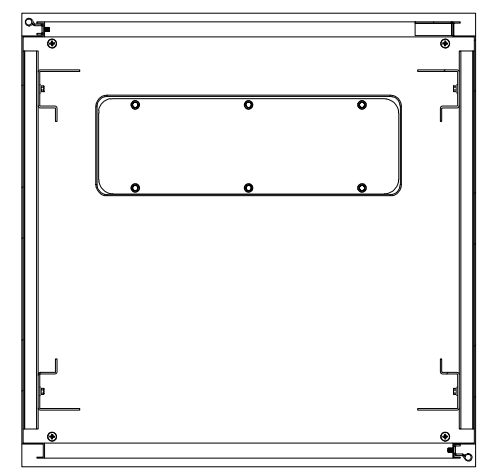

RevNo	Revision note	Date	Signature	Checked
2	GENERAL REVISION	28/03/23	IP	IP

FRONT VIEW

SIDE VIEW

SECTION AA

SECTION BB

SECTION CC

MATERIAL
 BODY: 1.5mm STAINLESS STEEL
 DOOR: 1.5mm STAINLESS STEEL
 19" DATA RACK RAILS: 1.5mm GALVANISED STEEL
 SEAL: POLYURETHANE

PROTECTION: IP66 IK10, NEMA4
STANDARD: IEC/EN/AS60529

© IP ENCLOSURES 2018.
 THIS DRAWING SHALL NOT BE COPIED OR REPRODUCED
 WITHOUT AUTHORISATION FROM IP ENCLOSURES.
 www.ipenclosures.com.au

Itemref	Quantity	Title/Name, designation, material, dimension etc			Article No./Reference	
Designed by	Checked by	Approved by - date	Filename	Date	Scale	
IP	IP	02/07/18	IP-SSD806060	02/07/18	1:10	
IP Enclosures			16RU 316SS IP66 19" DATA RACK			
			IP-SSD806060		Edition	Sheet
					2	1/1