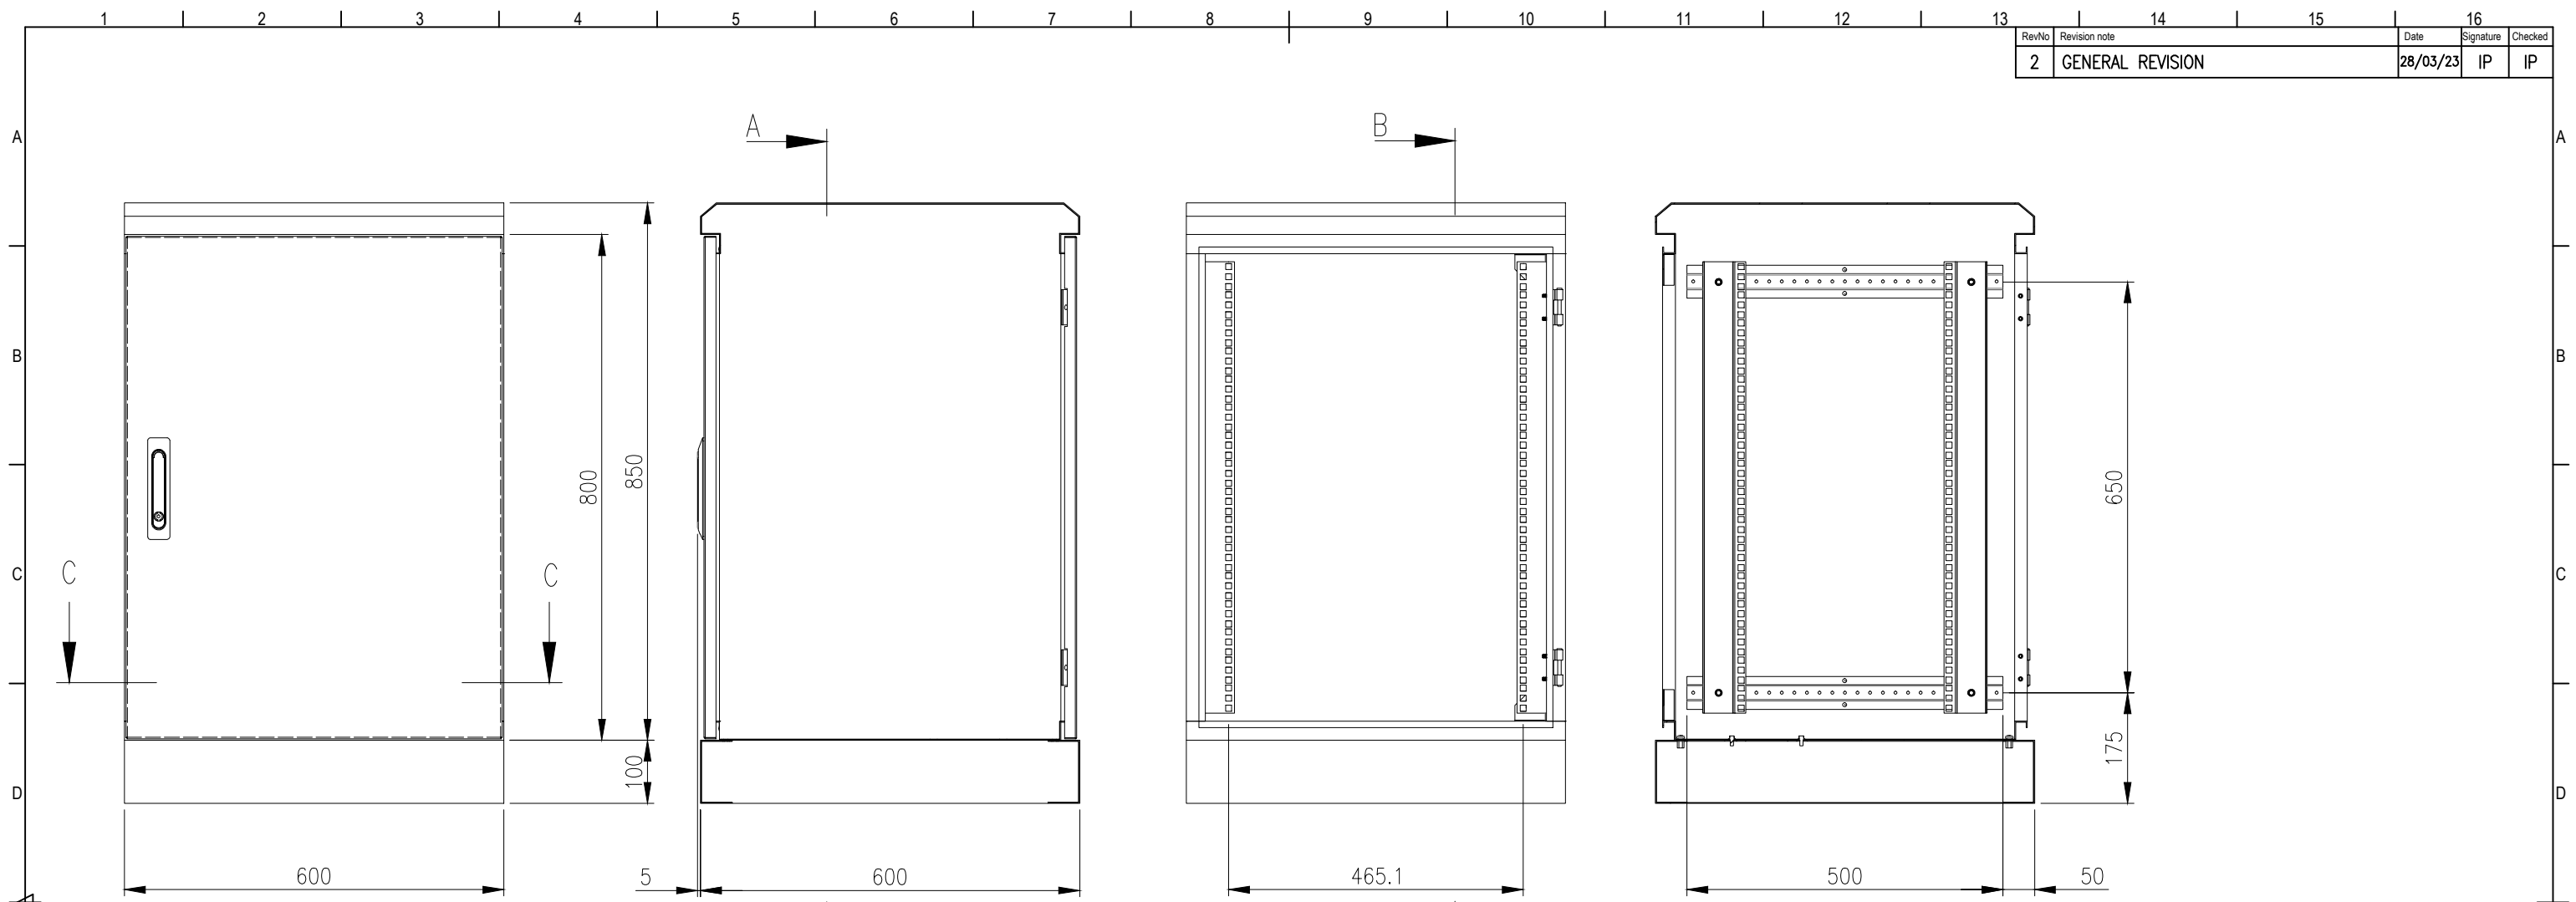

RevNo	Revision note	Date	Signature	Checked
2	GENERAL REVISION	28/03/23	IP	IP

FRONT VIEW

SIDE VIEW

SECTION AA

SECTION BB

SECTION CC

MATERIAL
 BODY: 1.5mm STAINLESS STEEL
 DOOR: 1.5mm STAINLESS STEEL
 19" DATA RACK RAILS: 1.5mm GALVANISED STEEL
 SEAL: POLYURETHANE

PROTECTION: IP66 IK10, NEMA4
STANDARD: IEC/EN/AS60529

© IP ENCLOSURES 2018.
 THIS DRAWING SHALL NOT BE COPIED OR REPRODUCED
 WITHOUT AUTHORISATION FROM IP ENCLOSURES.
 www.ipenclosures.com.au

Itemref	Quantity	Title/Name, designation, material, dimension etc			Article No./Reference	
Designed by	Checked by	Approved by - date	Filename	Date	Scale	
IP	IP	02/07/18	IP-SSD806060	02/07/18	1:10	
IP Enclosures			16RU 316SS IP66 19" DATA RACK			
			IP-SSD806060		Edition	Sheet
					2	1/1