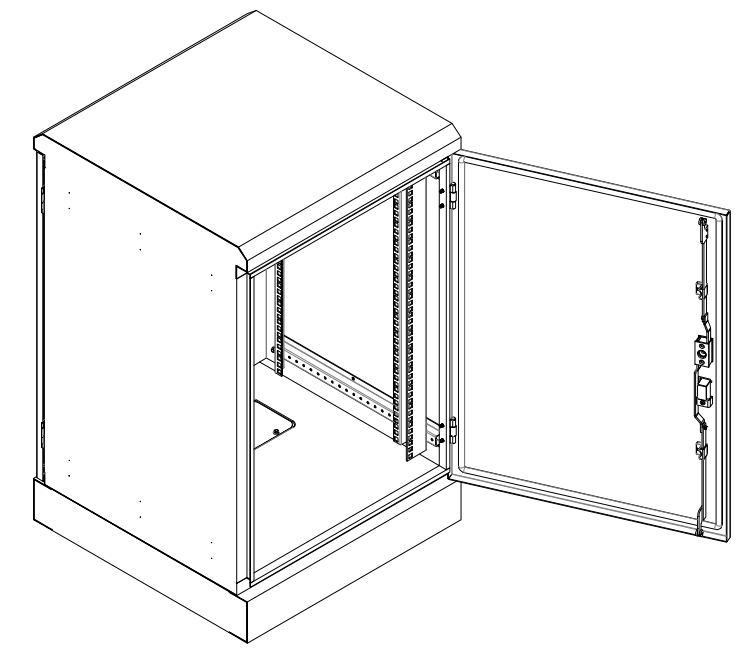

RevNo	Revision note	Date	Signature	Checked
2	GENERAL REVISION	28/03/23	IP	IP

FRONT VIEW

SIDE VIEW

SECTION AA

SECTION BB

SECTION CC

MATERIAL
 BODY: 1.5mm STAINLESS STEEL
 DOOR: 1.5mm STAINLESS STEEL
 19" DATA RACK RAILS: 1.5mm GALVANISED STEEL
 SEAL: POLYURETHANE

PROTECTION: IP66 IK10, NEMA4
STANDARD: IEC/EN/AS60529

© IP ENCLOSURES 2018.
 THIS DRAWING SHALL NOT BE COPIED OR REPRODUCED
 WITHOUT AUTHORISATION FROM IP ENCLOSURES.
 www.ipenclosures.com.au

Itemref	Quantity	Title/Name, designation, material, dimension etc			Article No./Reference	
Designed by	Checked by	Approved by - date	Filename	Date	Scale	
IP	IP	02/07/18	IP-SSD806060	02/07/18	1:10	
IP Enclosures			16RU 316SS IP66 19" DATA RACK			
			IP-SSD806060		Edition	Sheet
					2	1/1