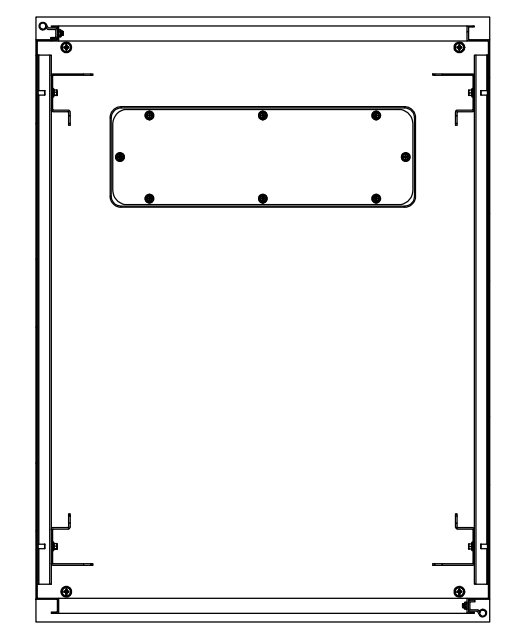

RevNo	Revision note	Date	Signature	Checked
0	GENERAL REVISION		IP	IP

FRONT VIEW

SIDE VIEW

SECTION AA

SECTION BB

**MATERIAL**  
 BODY: 1.5mm STAINLESS STEEL  
 DOOR: 1.5mm STAINLESS STEEL  
 19" DATA RACK RAILS: 1.5mm GALVANISED STEEL  
 SEAL: POLYURETHANE

**PROTECTION: IP66 IK10, NEMA4**  
**STANDARD: IEC/EN/AS60529**

© IP ENCLOSURES 2023.  
 THIS DRAWING SHALL NOT BE COPIED OR REPRODUCED  
 WITHOUT AUTHORISATION FROM IP ENCLOSURES.  
 www.ipenclosures.com.au

Itemref	Quantity	Title/Name, designation, material, dimension etc	Article No./Reference
Designed by IP	Checked by IP	Approved by - date 29/03/23	Filename IP-SSD1606080
		Date 29/03/23	Scale 1:10
			<b>32RU 316SS IP66 19" DATA RACK</b> IP-SSD1606080
Edition 0			Sheet 1/1