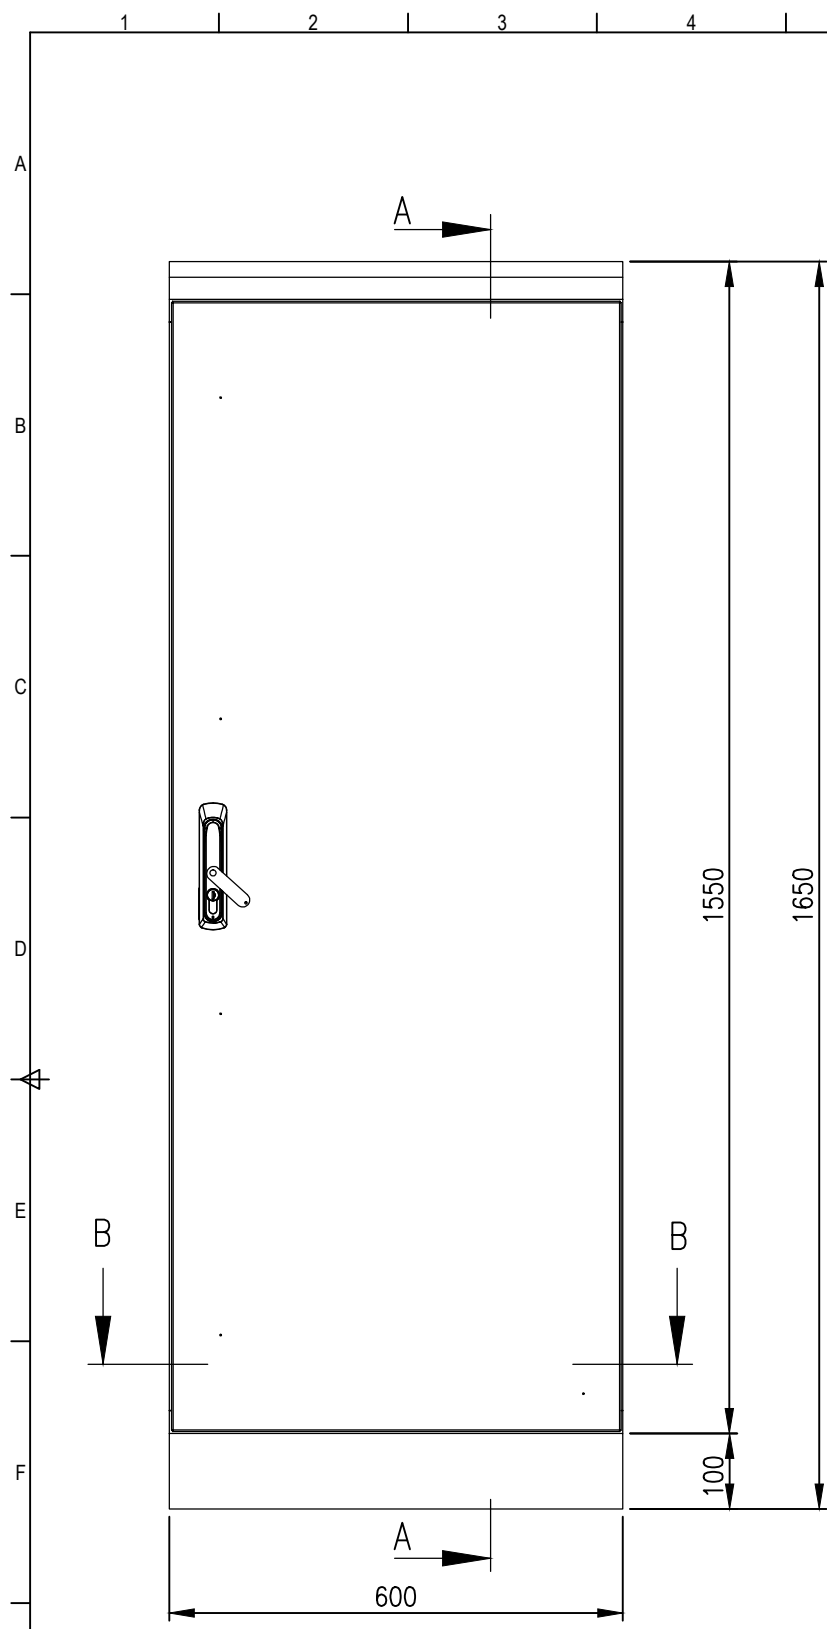

RevNo	Revision note	Date	Signature	Checked
0	GENERAL REVISION		IP	IP

FRONT VIEW

SIDE VIEW

SECTION AA

SECTION BB

**MATERIAL**  
 BODY: 1.5mm STAINLESS STEEL  
 DOOR: 1.5mm STAINLESS STEEL  
 19" DATA RACK RAILS: 1.5mm GALVANISED STEEL  
 SEAL: POLYURETHANE

**PROTECTION: IP66 IK10, NEMA4**  
**STANDARD: IEC/EN/AS60529**

© IP ENCLOSURES 2023.  
 THIS DRAWING SHALL NOT BE COPIED OR REPRODUCED  
 WITHOUT AUTHORISATION FROM IP ENCLOSURES.  
 www.ipenclosures.com.au

Itemref	Quantity	Title/Name, designation, material, dimension etc	Article No./Reference
Designed by IP	Checked by IP	Approved by - date 29/03/23	Filename IP-SSD1606080
		Date 29/03/23	Scale 1:10
			<b>32RU 316SS IP66 19" DATA RACK</b> IP-SSD1606080
Edition 0			Sheet 1/1