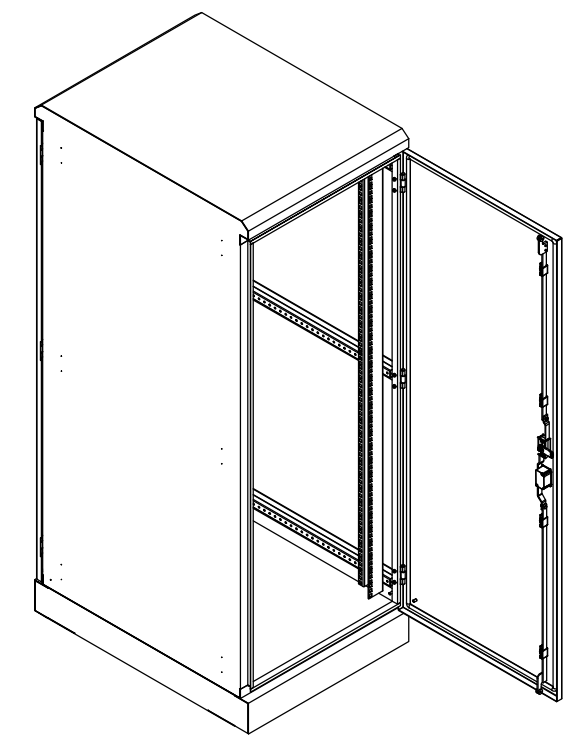

RevNo	Revision note	Date	Signature	Checked
0	GENERAL REVISION		IP	IP

FRONT VIEW

SIDE VIEW

SECTION AA

SECTION BB

**MATERIAL**  
 BODY: 1.5mm STAINLESS STEEL  
 DOOR: 1.5mm STAINLESS STEEL  
 19" DATA RACK RAILS: 1.5mm GALVANISED STEEL  
 SEAL: POLYURETHANE

Itemref	Quantity	Title/Name, designation, material, dimension etc	Article No./Reference
Designed by IP	Checked by IP	Approved by - date 29/03/23	Filename IP-SSD1606080
		Date 29/03/23	Scale 1:10
			<b>32RU 316SS IP66 19" DATA RACK</b> IP-SSD1606080
Edition 0			Sheet 1/1