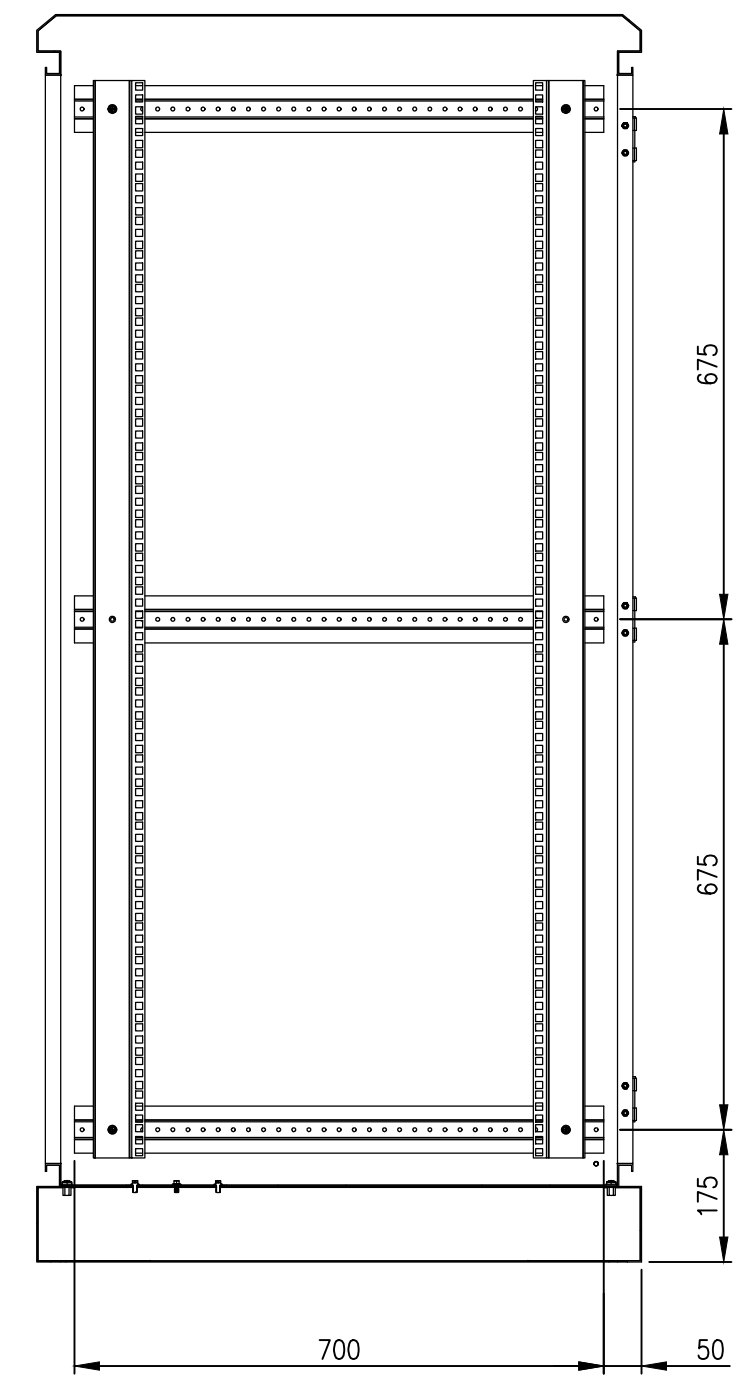

RevNo	Revision note	Date	Signature	Checked
0	GENERAL REVISION		IP	IP

FRONT VIEW

SIDE VIEW

SECTION AA

SECTION BB

**MATERIAL**  
 BODY: 1.5mm STAINLESS STEEL  
 DOOR: 1.5mm STAINLESS STEEL  
 19" DATA RACK RAILS: 1.5mm GALVANISED STEEL  
 SEAL: POLYURETHANE

**PROTECTION: IP66 IK10, NEMA4**  
**STANDARD: IEC/EN/AS60529**

© IP ENCLOSURES 2023.  
 THIS DRAWING SHALL NOT BE COPIED OR REPRODUCED  
 WITHOUT AUTHORISATION FROM IP ENCLOSURES.  
 www.ipenclosures.com.au

Itemref	Quantity	Title/Name, designation, material, dimension etc	Article No./Reference
Designed by IP	Checked by IP	Approved by - date 29/03/23	Filename IP-SSD1606080
		Date 29/03/23	Scale 1:10
			<b>32RU 316SS IP66 19" DATA RACK</b> IP-SSD1606080
Edition 0			Sheet 1/1