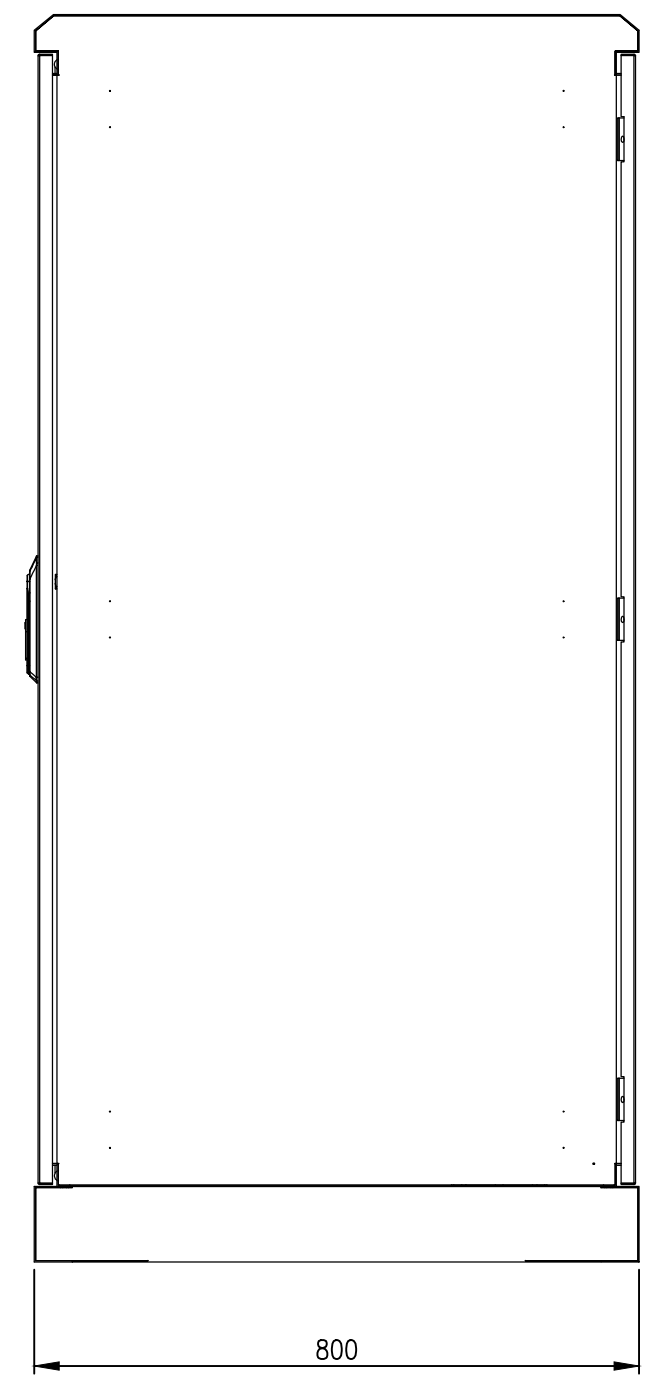

RevNo	Revision note	Date	Signature	Checked
0	GENERAL REVISION		IP	IP

FRONT VIEW

SIDE VIEW

SECTION AA

SECTION BB

**MATERIAL**  
 BODY: 1.5mm STAINLESS STEEL  
 DOOR: 1.5mm STAINLESS STEEL  
 19" DATA RACK RAILS: 1.5mm GALVANISED STEEL  
 SEAL: POLYURETHANE

Itemref	Quantity	Title/Name, designation, material, dimension etc	Article No./Reference
Designed by IP	Checked by IP	Approved by - date 29/03/23	Filename IP-SSD1606080
		Date 29/03/23	Scale 1:10
			<b>32RU 316SS IP66 19" DATA RACK</b> IP-SSD1606080
Edition 0			Sheet 1/1