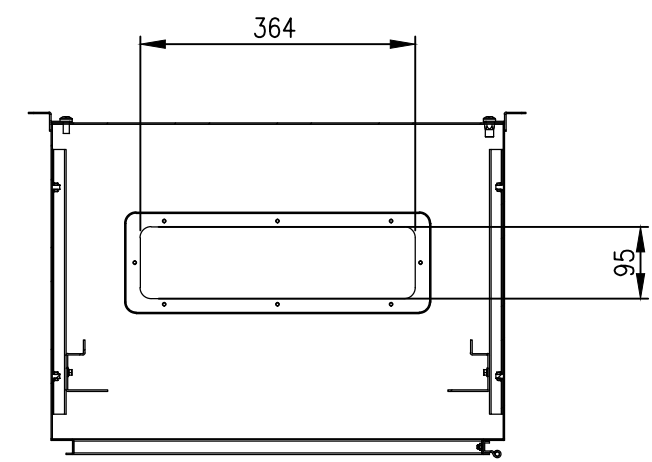

RevNo	Revision note	Date	Signature	Checked
1	GENERAL REVISION	28/02/23	IP	IP

PLAN

FRONT VIEW

SIDE VIEW

FRONT VIEW - DOOR REMOVED

SECTION BB

SECTION AA

BOTTOM VIEW

**PROTECTION:** IP66 IK10, NEMA 4  
**STANDARD:** EIA-310-D, IEC/EN/AS60529

© IP ENCLOSURES 2016.  
 THIS DRAWING SHALL NOT BE COPIED OR REPRODUCED  
 WITHOUT AUTHORISATION FROM IP ENCLOSURES.  
 www.ipenclosures.com.au

Itemref	Quantity	Title/Name, designation, material, dimension etc	Article No./Reference
Designed by IP	Checked by IP	Approved by - date 03/08/21	Filename IP-ADWR9RU45-BLK
Date 03/08/21			Scale 1:10
Edition 1			Sheet 1/1

ALUMINIUM 9RU 19" DATA RACK 450 DEEP  
 IP-ADWR9RU45-BLK