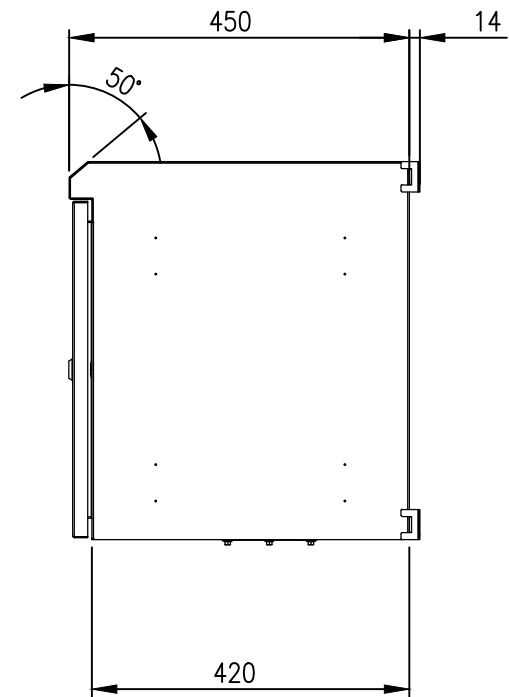

RevNo	Revision note	Date	Signature	Checked
1	GENERAL REVISION	28/02/23	IP	IP

PLAN

FRONT VIEW

SIDE VIEW

FRONT VIEW - DOOR REMOVED

SECTION BB

SECTION AA

BOTTOM VIEW

Itemref	Quantity	Title/Name, designation, material, dimension etc	Article No./Reference
Designed by IP	Checked by IP	Approved by - date 03/08/21	Filename IP-ADWR9RU45-BLK
Date 03/08/21			Scale 1:10
Edition 1			Sheet 1/1

ALUMINIUM 9RU 19" DATA RACK 450 DEEP  
 IP-ADWR9RU45-BLK