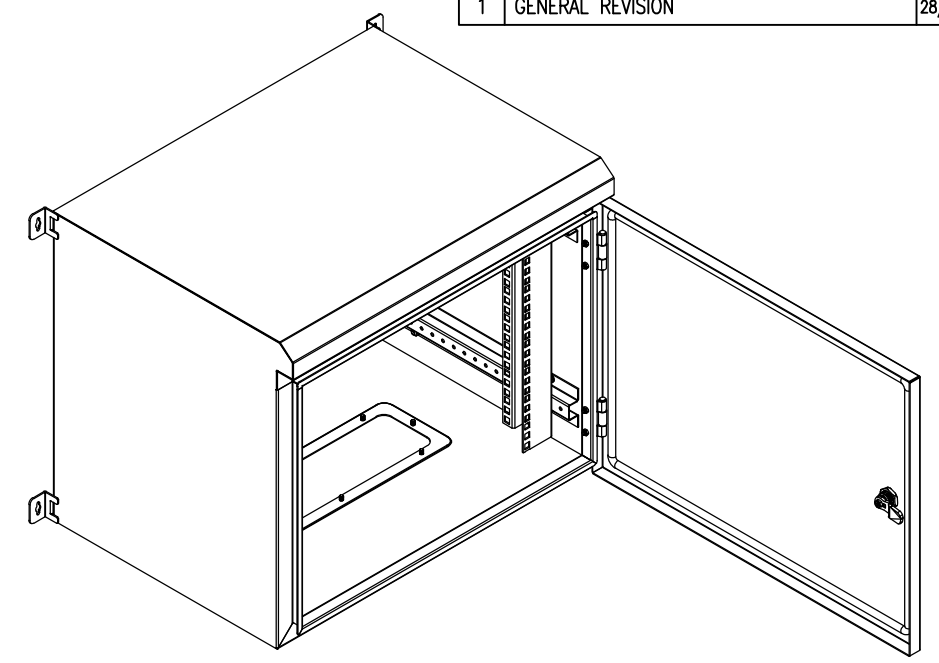

RevNo	Revision note	Date	Signature	Checked
1	GENERAL REVISION	28/02/23	IP	IP

PLAN

FRONT VIEW

SIDE VIEW

FRONT VIEW - DOOR REMOVED

SECTION BB

SECTION AA

BOTTOM VIEW

**MATERIAL**  
 BODY: 1.5mm MARINE GRADE ALUMINIUM  
 DOOR: 1.5mm MARINE GRADE ALUMINIUM  
 19" RAILS: 1.5mm GALVANISED STEEL SHEET  
 SEAL: POLYURETHANE  
 SURFACE TREATMENT: POWDER-COAT 80-120micron  
 COLOUR: RAL9005 JET BLACK