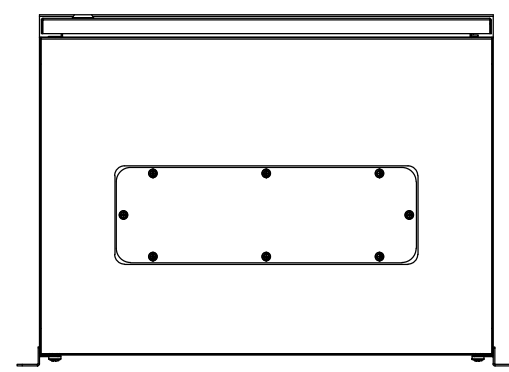

RevNo	Revision note	Date	Signature	Checked
1	GENERAL REVISION	28/02/23	IP	IP

PLAN

FRONT VIEW

SIDE VIEW

FRONT VIEW - DOOR REMOVED

SECTION BB

SECTION AA

BOTTOM VIEW

**MATERIAL**  
 BODY: 1.5mm MARINE GRADE ALUMINIUM  
 DOOR: 1.5mm MARINE GRADE ALUMINIUM  
 19" RAILS: 1.5mm GALVANISED STEEL SHEET  
 SEAL: POLYURETHANE  
 SURFACE TREATMENT: POWDER-COAT 80-120micron  
 COLOUR: RAL9005 JET BLACK