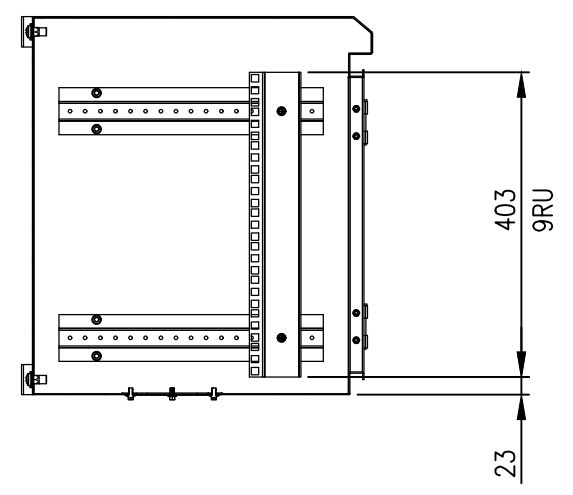

RevNo	Revision note	Date	Signature	Checked
1	GENERAL REVISION	28/02/23	IP	IP

PLAN

FRONT VIEW

SIDE VIEW

FRONT VIEW - DOOR REMOVED

SECTION BB

SECTION AA

BOTTOM VIEW

**MATERIAL**  
 BODY: 1.5mm MARINE GRADE ALUMINIUM  
 DOOR: 1.5mm MARINE GRADE ALUMINIUM  
 19" RAILS: 1.5mm GALVANISED STEEL SHEET  
 SEAL: POLYURETHANE  
 SURFACE TREATMENT: POWDER-COAT 80-120micron  
 COLOUR: RAL9005 JET BLACK

ALUMINIUM 9RU 19" DATA RACK 450 DEEP  
 IP-ADWR9RU45-BLK