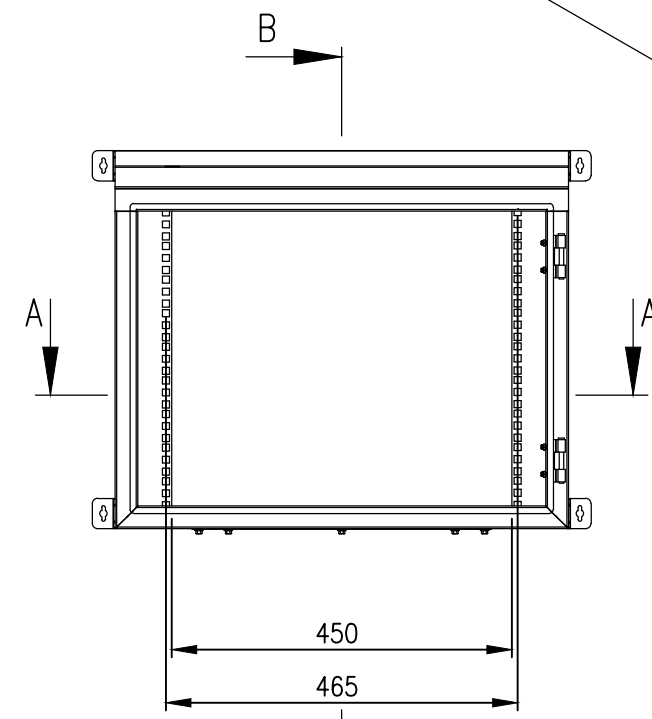

RevNo	Revision note	Date	Signature	Checked
1	GENERAL REVISION	28/02/23	IP	IP

PLAN

FRONT VIEW

SIDE VIEW

FRONT VIEW - DOOR REMOVED

SECTION BB

SECTION AA

BOTTOM VIEW

**MATERIAL**  
 BODY: 1.5mm MARINE GRADE ALUMINIUM  
 DOOR: 1.5mm MARINE GRADE ALUMINIUM  
 19" RAILS: 1.5mm GALVANISED STEEL SHEET  
 SEAL: POLYURETHANE  
 SURFACE TREATMENT: POWDER-COAT 80-120micron  
 COLOUR: RAL9005 JET BLACK

ALUMINIUM 9RU 19" DATA RACK 450 DEEP  
 IP-ADWR9RU45-BLK