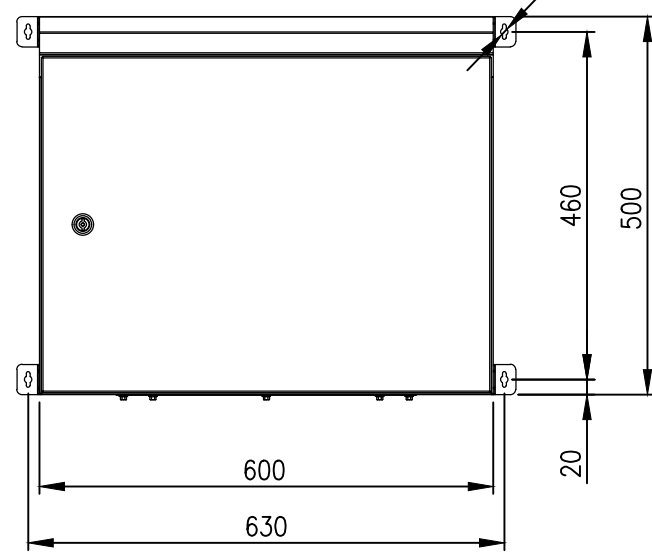

RevNo	Revision note	Date	Signature	Checked
1	GENERAL REVISION	28/02/23	IP	IP

PLAN

FRONT VIEW

SIDE VIEW

FRONT VIEW - DOOR REMOVED

SECTION BB

SECTION AA

BOTTOM VIEW

ALUMINIUM 9RU 19" DATA RACK 450 DEEP  
 IP-ADWR9RU45-BLK