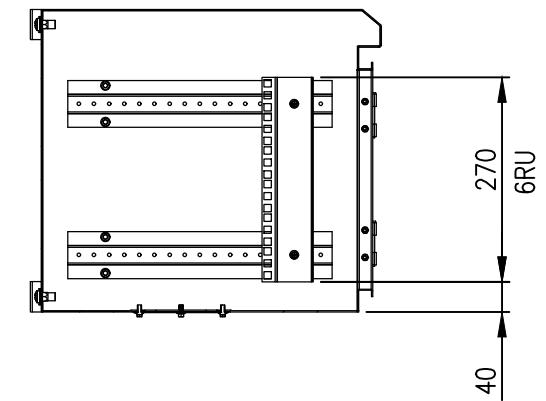

RevNo	Revision note	Date	Signature	Checked
1	GENERAL REVISION	28/02/23	IP	IP

PLAN

FRONT VIEW

SIDE VIEW

FRONT VIEW - DOOR REMOVED

SECTION BB

BOTTOM VIEW

SECTION AA

MATERIAL
 BODY: 1.5mm MARINE GRADE ALUMINIUM
 DOOR: 1.5mm MARINE GRADE ALUMINIUM
 19" RAILS: 1.5mm GALVANISED STEEL SHEET
 SEAL: POLYURETHANE
 SURFACE TREATMENT: POWDER-COAT 80-120micron
 COLOUR: RAL9005 JET BLACK

Itemref	Quantity	Title/Name, designation, material, dimension etc	Article No./Reference
Designed by IP	Checked by IP	Approved by - date 03/08/21	Filename IP-ADW6RU45-BLK
Date 03/08/21		Scale 1:10	
			ALUMINIUM 6RU 19" DATA RACK 450 DEEP
IP-ADW6RU45-BLK			Edition 1
			Sheet 1/1