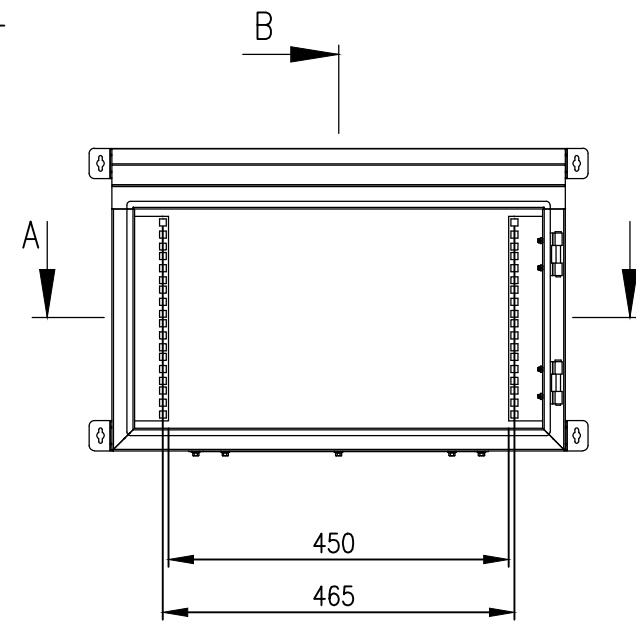

RevNo	Revision note	Date	Signature	Checked
1	GENERAL REVISION	28/02/23	IP	IP

PLAN

FRONT VIEW

SIDE VIEW

FRONT VIEW - DOOR REMOVED

SECTION BB

BOTTOM VIEW

SECTION AA

MATERIAL
 BODY: 1.5mm MARINE GRADE ALUMINIUM
 DOOR: 1.5mm MARINE GRADE ALUMINIUM
 19" RAILS: 1.5mm GALVANISED STEEL SHEET
 SEAL: POLYURETHANE
 SURFACE TREATMENT: POWDER-COAT 80-120micron
 COLOUR: RAL9005 JET BLACK

Itemref	Quantity	Title/Name, designation, material, dimension etc	Article No./Reference
Designed by IP	Checked by IP	Approved by - date 03/08/21	Filename IP-ADW6RU45-BLK
Date 03/08/21		Scale 1:10	
			ALUMINIUM 6RU 19" DATA RACK 450 DEEP
IP-ADW6RU45-BLK			Edition 1
			Sheet 1/1