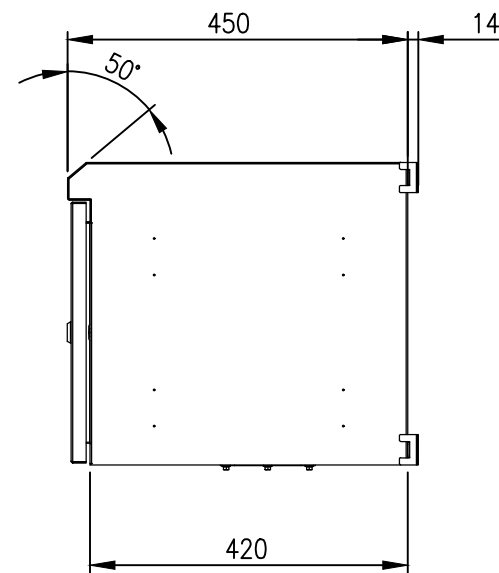

RevNo	Revision note	Date	Signature	Checked
1	GENERAL REVISION	28/02/23	IP	IP

PLAN

FRONT VIEW

SIDE VIEW

FRONT VIEW - DOOR REMOVED

SECTION BB

BOTTOM VIEW

SECTION AA

Itemref	Quantity	Title/Name, designation, material, dimension etc	Article No./Reference
Designed by IP	Checked by IP	Approved by - date 03/08/21	Filename IP-ADW6RU45-BLK
Date 03/08/21		Scale 1:10	
			ALUMINIUM 6RU 19" DATA RACK 450 DEEP
IP-ADW6RU45-BLK			Edition 1
			Sheet 1/1