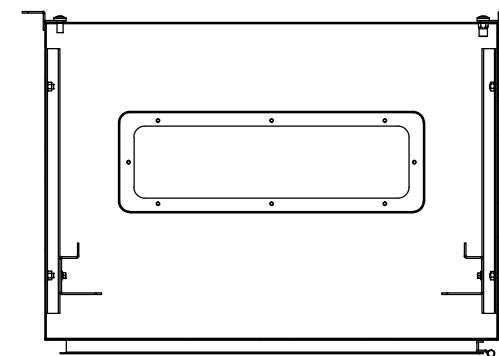

RevNo	Revision note	Date	Signature	Checked
1	GENERAL REVISION	28/02/23	IP	IP

PLAN

FRONT VIEW

SIDE VIEW

FRONT VIEW - DOOR REMOVED

SECTION BB

BOTTOM VIEW

SECTION AA

MATERIAL
 BODY: 1.5mm MARINE GRADE ALUMINIUM
 DOOR: 1.5mm MARINE GRADE ALUMINIUM
 19" RAILS: 1.5mm GALVANISED STEEL SHEET
 SEAL: POLYURETHANE
 SURFACE TREATMENT: POWDER-COAT 80-120micron
 COLOUR: RAL9005 JET BLACK

Itemref	Quantity	Title/Name, designation, material, dimension etc	Article No./Reference
Designed by IP	Checked by IP	Approved by - date 03/08/21	Filename IP-ADW6RU45-BLK
Date 03/08/21		Scale 1:10	
			ALUMINIUM 6RU 19" DATA RACK 450 DEEP
IP-ADW6RU45-BLK			Edition 1
			Sheet 1/1