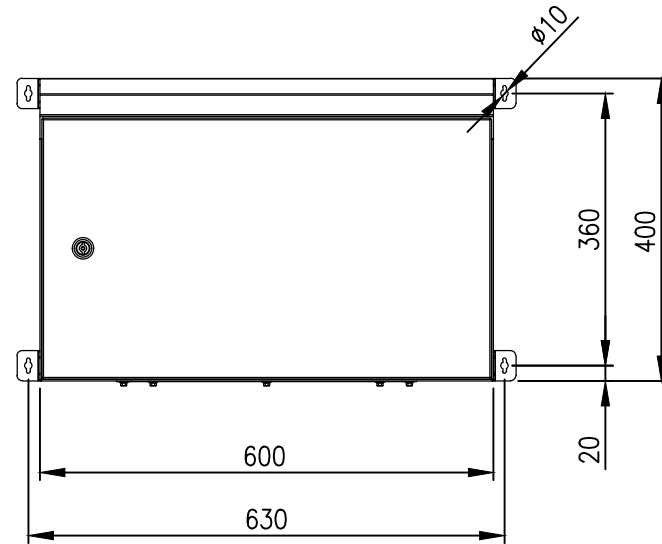

RevNo	Revision note	Date	Signature	Checked
1	GENERAL REVISION	28/02/23	IP	IP

PLAN

FRONT VIEW

SIDE VIEW

FRONT VIEW - DOOR REMOVED

SECTION BB

BOTTOM VIEW

SECTION AA

MATERIAL
 BODY: 1.5mm MARINE GRADE ALUMINIUM
 DOOR: 1.5mm MARINE GRADE ALUMINIUM
 19" RAILS: 1.5mm GALVANISED STEEL SHEET
 SEAL: POLYURETHANE
 SURFACE TREATMENT: POWDER-COAT 80-120micron
 COLOUR: RAL9005 JET BLACK

Itemref	Quantity	Title/Name, designation, material, dimension etc	Article No./Reference
Designed by IP	Checked by IP	Approved by - date 03/08/21	Filename IP-ADW6RU45-BLK
Date 03/08/21		Scale 1:10	
			ALUMINIUM 6RU 19" DATA RACK 450 DEEP
IP-ADW6RU45-BLK			Edition 1
			Sheet 1/1