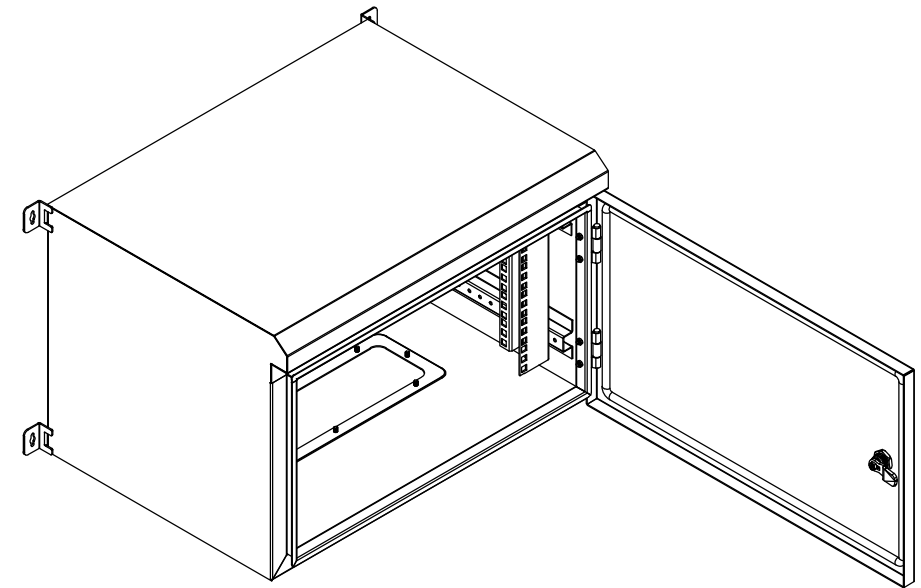

RevNo	Revision note	Date	Signature	Checked
1	GENERAL REVISION	28/02/23	IP	IP

PLAN

FRONT VIEW

SIDE VIEW

FRONT VIEW - DOOR REMOVED

SECTION BB

BOTTOM VIEW

SECTION AA

MATERIAL
 BODY: 1.5mm MARINE GRADE ALUMINIUM
 DOOR: 1.5mm MARINE GRADE ALUMINIUM
 19" RAILS: 1.5mm GALVANISED STEEL SHEET
 SEAL: POLYURETHANE
 SURFACE TREATMENT: POWDER-COAT 80-120micron
 COLOUR: RAL9005 JET BLACK