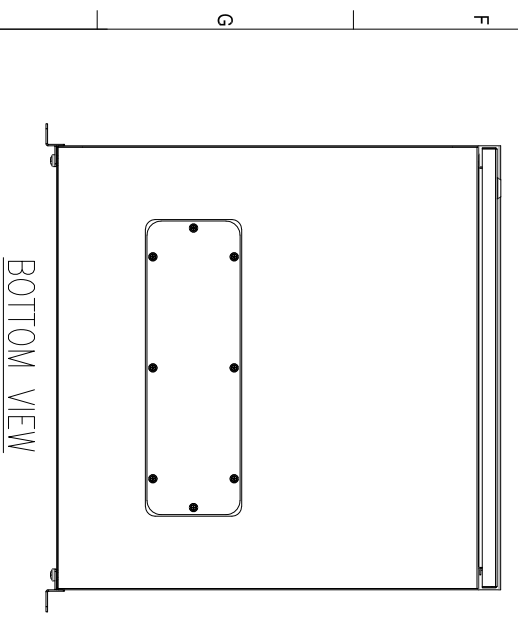

PLAN

FRONT VIEW

SIDE VIEW

FRONT VIEW - DOOR REMOVED

SECTION BB

BOTTOM VIEW

SECTION AA

MATERIAL
 BODY: MARINE GRADE ALUMINIUM
 DOOR: MARINE GRADE ALUMINIUM
 19" RAILS: 1.5mm GALVANISED STEEL SHEET
 SEAL: POLYURETHANE

PROTECTION: IP66
STANDARD: EIA-310-D, IEC/EN/AS60529

© IP ENCLOSURES 2016.
 THIS DRAWING SHALL NOT BE COPIED OR REPRODUCED
 WITHOUT AUTHORISATION FROM IP ENCLOSURES.
 www.ipenclosures.com.au

Item	Quantity	Part/Item designation, material, dimension etc.	Article No./Reference	Scale
IP Enclosures				1:10
Designed by	Checked by	Approved by - date	Filename	Date
IP	IP	03/08/21	IP-ADM12RU60	03/08/21
ALUMINIUM 12RU 19" DATA RACK 600 DEEP				1/1
IP-ADM12RU60				0
				Sheet
				1/1