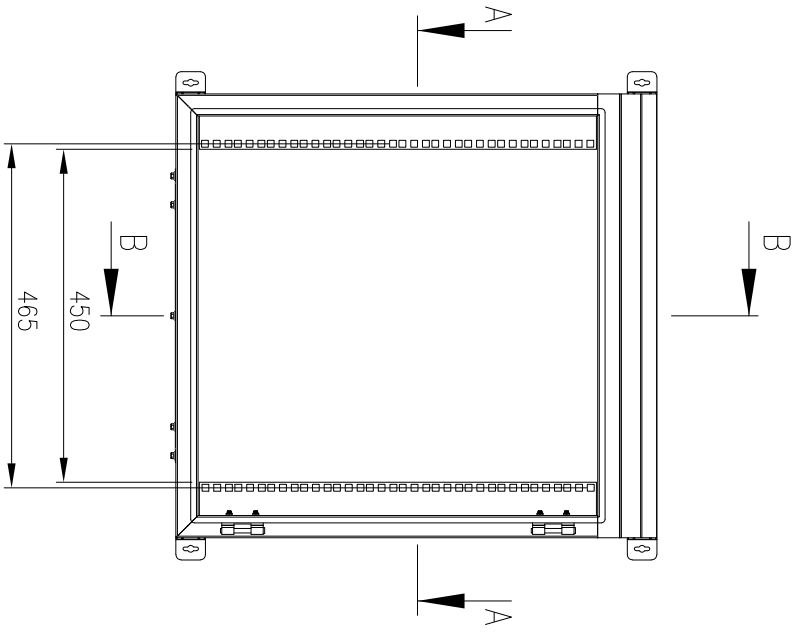

PLAN

FRONT VIEW

SIDE VIEW

FRONT VIEW - DOOR REMOVED

SECTION BB

BOTTOM VIEW

SECTION AA

MATERIAL
 BODY: MARINE GRADE ALUMINIUM
 DOOR: MARINE GRADE ALUMINIUM
 19" RAILS: 1.5mm GALVANISED STEEL SHEET
 SEAL: POLYURETHANE

PROTECTION: IP66
STANDARD: EIA-310-D, IEC/EN/AS60529

© IP ENCLOSURES 2016.
 THIS DRAWING SHALL NOT BE COPIED OR REPRODUCED
 WITHOUT AUTHORISATION FROM IP ENCLOSURES.
 www.ipenclosures.com.au

Item	Quantity	Part/Item designation, material, dimension etc.	Article No./Reference	Scale
IP Enclosures				1:10
Designed by	Checked by	Approved by - date	Filename	Date
IP	IP	03/08/21	IP-ADM12RU60	03/08/21
ALUMINIUM 12RU 19" DATA RACK 600 DEEP				1/1
IP-ADM12RU60				0
				Sheet
				1/1