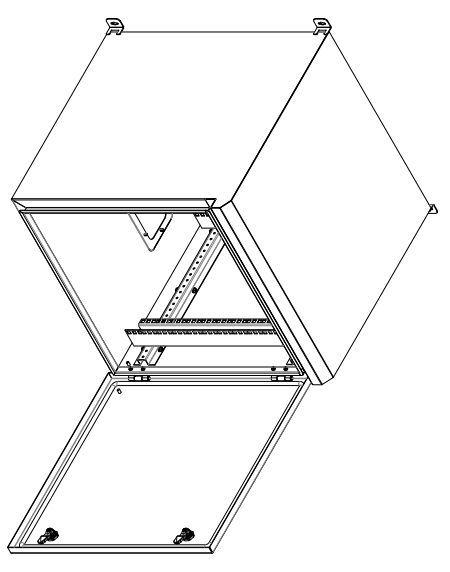

PLAN

FRONT VIEW

SIDE VIEW

FRONT VIEW - DOOR REMOVED

SECTION BB

BOTTOM VIEW

SECTION AA

MATERIAL
 BODY: MARINE GRADE ALUMINIUM
 DOOR: MARINE GRADE ALUMINIUM
 19" RAILS: 1.5mm GALVANISED STEEL SHEET
 SEAL: POLYURETHANE

PROTECTION: IP66
STANDARD: EIA-310-D, IEC/EN/AS60529

© IP ENCLOSURES 2016.
 THIS DRAWING SHALL NOT BE COPIED OR REPRODUCED
 WITHOUT AUTHORISATION FROM IP ENCLOSURES.
 www.ipenclosures.com.au

Item	Quantity	Part/Item designation, material, dimension etc.	Article No./Reference	Scale
IP Enclosures				1:10
Designed by	Checked by	Approved by - date	Filename	Date
IP	IP	03/08/21	IP-ADM12RU60	03/08/21
ALUMINIUM 12RU 19" DATA RACK 600 DEEP				1/1
IP-ADM12RU60				0
				Sheet
				1/1