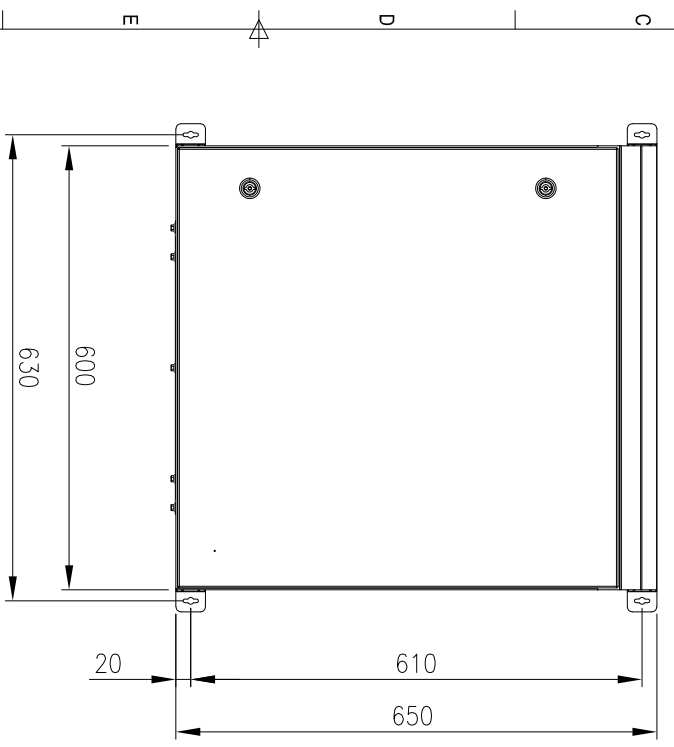

PLAN

FRONT VIEW

SIDE VIEW

FRONT VIEW - DOOR REMOVED

SECTION BB

BOTTOM VIEW

SECTION AA

MATERIAL
 BODY: MARINE GRADE ALUMINIUM
 DOOR: MARINE GRADE ALUMINIUM
 19" RAILS: 1.5mm GALVANISED STEEL SHEET
 SEAL: POLYURETHANE

PROTECTION: IP66
STANDARD: EIA-310-D, IEC/EN/AS60529

© IP ENCLOSURES 2016.
 THIS DRAWING SHALL NOT BE COPIED OR REPRODUCED
 WITHOUT AUTHORISATION FROM IP ENCLOSURES.
 www.ipenclosures.com.au

Item	Quantity	Part/Item designation, material, dimension etc.	Article No./Reference	Scale
IP Enclosures				1:10
Designed by	Checked by	Approved by - date	Filename	Date
IP	IP	03/08/21	IP-ADM12RU60	03/08/21
ALUMINIUM 12RU 19" DATA RACK 600 DEEP				1/1
IP-ADM12RU60				0
				Sheet
				1/1