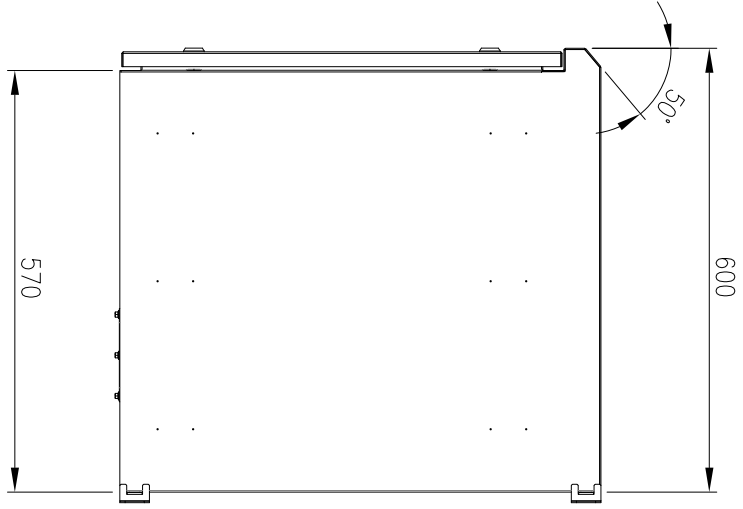

PLAN

FRONT VIEW

SIDE VIEW

FRONT VIEW - DOOR REMOVED

SECTION BB

BOTTOM VIEW

SECTION AA

MATERIAL
 BODY: MARINE GRADE ALUMINIUM
 DOOR: MARINE GRADE ALUMINIUM
 19" RAILS: 1.5mm GALVANISED STEEL SHEET
 SEAL: POLYURETHANE

PROTECTION: IP66
STANDARD: EIA-310-D, IEC/EN/AS60529

© IP ENCLOSURES 2016.
 THIS DRAWING SHALL NOT BE COPIED OR REPRODUCED
 WITHOUT AUTHORISATION FROM IP ENCLOSURES.
 www.ipenclosures.com.au

Item	Quantity	Part/Item designation, material, dimension etc.	Article No./Reference	Scale
IP Enclosures				1:10
Designed by	Checked by	Approved by - date	Filename	Date
IP	IP	03/08/21	IP-ADM12RU60	03/08/21
ALUMINIUM 12RU 19" DATA RACK 600 DEEP				1/1
IP-ADM12RU60				0
				Sheet
				1/1