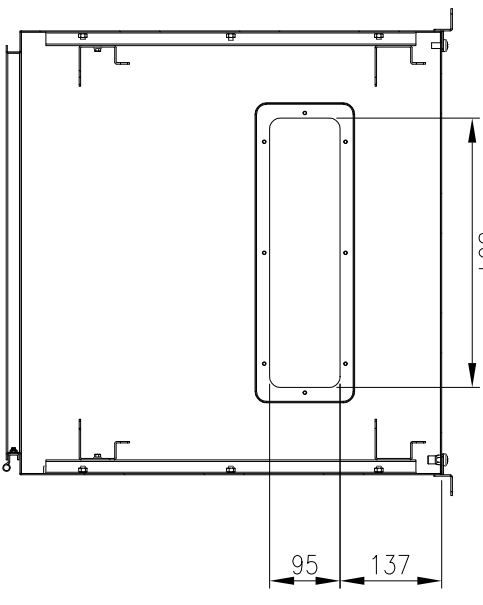

PLAN

FRONT VIEW

SIDE VIEW

FRONT VIEW - DOOR REMOVED

SECTION BB

BOTTOM VIEW

SECTION AA

MATERIAL
 BODY: MARINE GRADE ALUMINIUM
 DOOR: MARINE GRADE ALUMINIUM
 19" RAILS: 1.5mm GALVANISED STEEL SHEET
 SEAL: POLYURETHANE

PROTECTION: IP66
STANDARD: EIA-310-D, IEC/EN/AS60529

© IP ENCLOSURES 2016.
 THIS DRAWING SHALL NOT BE COPIED OR REPRODUCED
 WITHOUT AUTHORISATION FROM IP ENCLOSURES.
 www.ipenclosures.com.au

Item	Quantity	Part/Item designation, material, dimension etc.	Article No./Reference	Scale
IP Enclosures				1:10
Designed by	Checked by	Approved by - date	Filename	Date
IP	IP	03/08/21	IP-ADM12RU60	03/08/21
ALUMINIUM 12RU 19" DATA RACK 600 DEEP				1/1
IP-ADM12RU60				0
				Sheet
				1/1