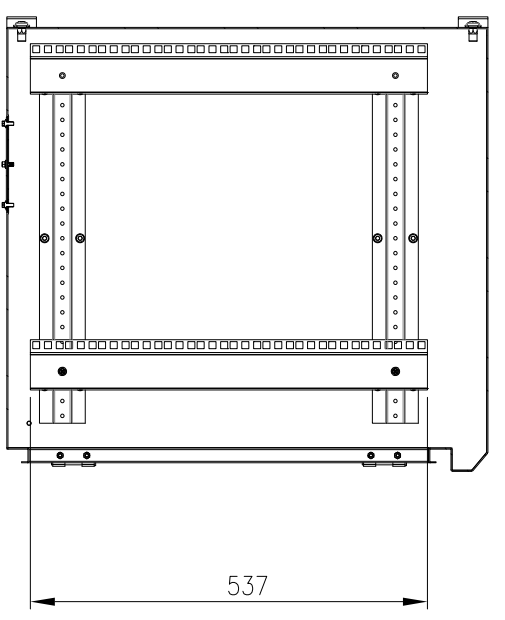

PLAN

FRONT VIEW

SIDE VIEW

FRONT VIEW - DOOR REMOVED

SECTION BB

BOTTOM VIEW

SECTION AA

MATERIAL
 BODY: MARINE GRADE ALUMINIUM
 DOOR: MARINE GRADE ALUMINIUM
 19" RAILS: 1.5mm GALVANISED STEEL SHEET
 SEAL: POLYURETHANE

PROTECTION: IP66
STANDARD: EIA-310-D, IEC/EN/AS60529

© IP ENCLOSURES 2016.
 THIS DRAWING SHALL NOT BE COPIED OR REPRODUCED
 WITHOUT AUTHORISATION FROM IP ENCLOSURES.
 www.ipenclosures.com.au

Item	Quantity	Part/Item designation, material, dimension etc.	Article No./Reference	Scale
IP Enclosures				1:10
Designed by	Checked by	Approved by - date	Filename	Date
IP	IP	03/08/21	IP-ADM12RU60	03/08/21
ALUMINIUM 12RU 19" DATA RACK 600 DEEP				1/1
IP-ADM12RU60				0
				Sheet
				1/1