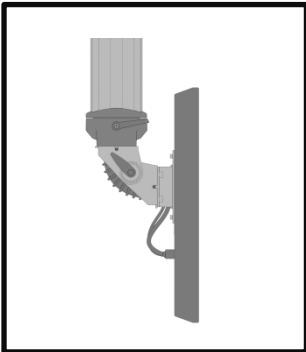

IP-060.836

Panel Tilting Adaptor

Weight (gr)	580
Color / Ral Code	7035 / 7016
Package	1
Package Dimension (mm)	155 x 85 x 110
Movement	+ 30 ° / - 40 °