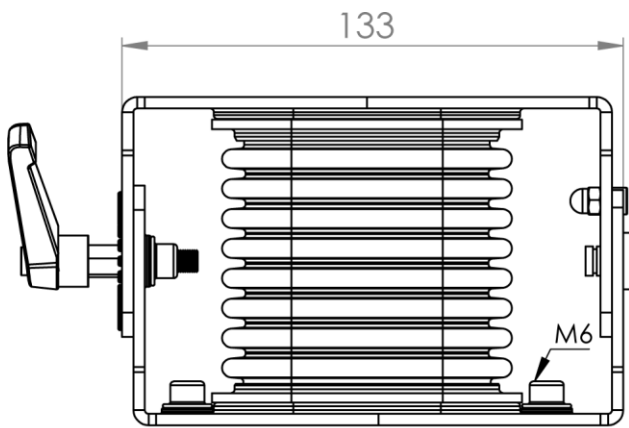

IP-060.835

Panel Tilting Adaptor Moving

Weight (gr)	460
Color / Ral Code	7035 / 7016
Package	1
Package Dimension (mm)	155 x 85 x 110
Movement	+ 30 ° / - 40 °

1 Braking Arm