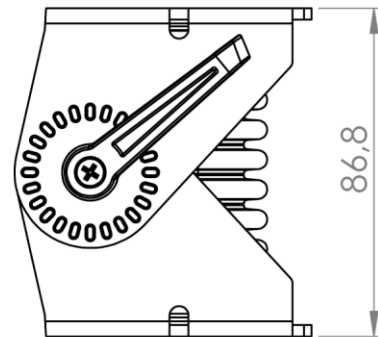

IP-060.835

Panel Tilting Adaptor Moving

Weight (gr)	460
Color / Ral Code	7035 / 7016
Package	1
Package Dimension (mm)	155 x 85 x 110
Movement	+ 30 ° / - 40 °

1 Braking Arm