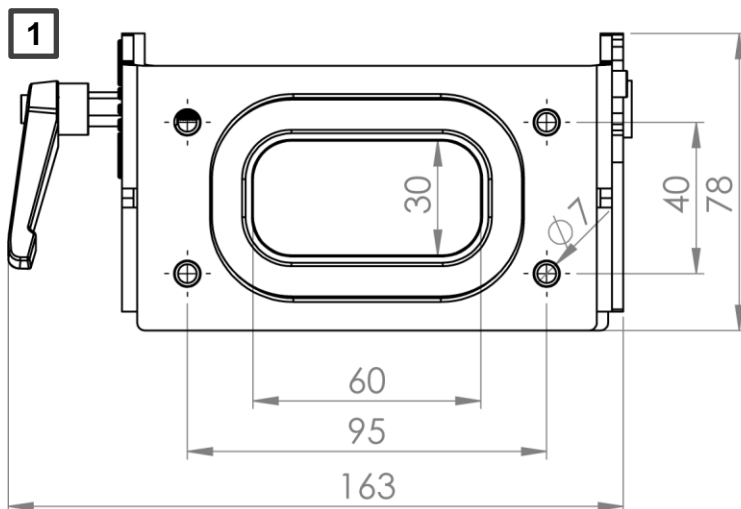

IP-060.835

Panel Tilting Adaptor Moving

Weight (gr)	460
Color / Ral Code	7035 / 7016
Package	1
Package Dimension (mm)	155 x 85 x 110
Movement	+ 30 ° / - 40 °

1 Braking Arm