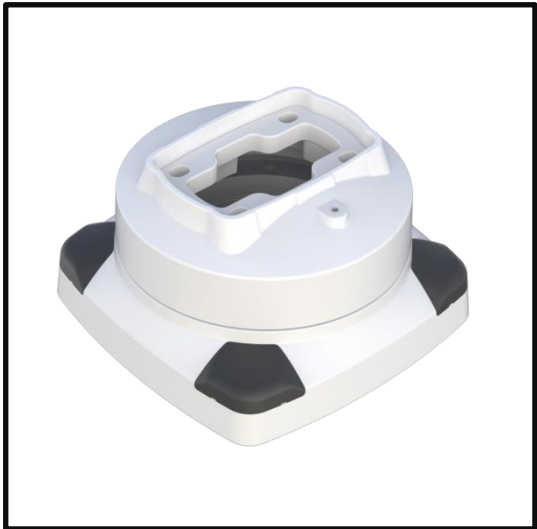

## Rotatable Top Mounted Vertical Outlet

Weight (gr)	1.763
Color / Ral Code	7035 / 7016
Package	1
Package Dimension (mm)	155 x 85 x 140
Movement	315 °