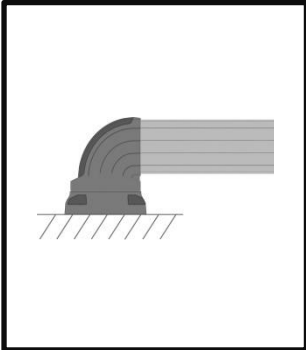

IP-060.600

Rotatable Top Mounted 90° Angle Joint

| | |
|------------------------|-----------------|
| Weight (gr) | 2.108 |
| Color / Ral Code | 7035 / 7016 |
| Package | 1 |
| Package Dimension (mm) | 155 x 160 x 145 |
| Movement | 315 ° |