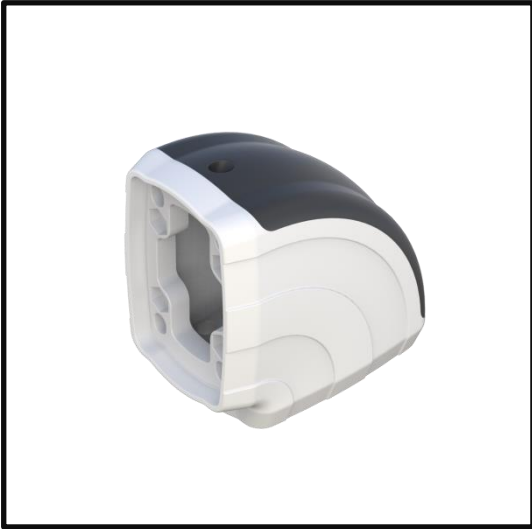

# IP-060.420

90° Angle Piece

Weight (gr)	654
Color / Ral Code	7035 / 7016
Package	1
Package Dimension (mm)	120 x 75 x 115
Movement	Fixed