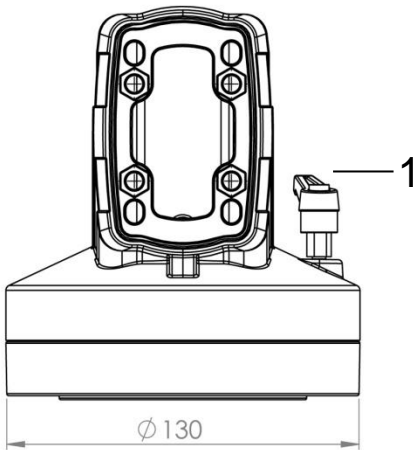

IP-060.400

Rotatable Panel 90° Angle Coupling

Weight (gr)	1.777
Color/Ral Code	7035 / 7016
Package	1
Package Dimension (mm)	145 x 150x 140
Diameter (mm)	Ø 130
Movement	310°

Braking Arm