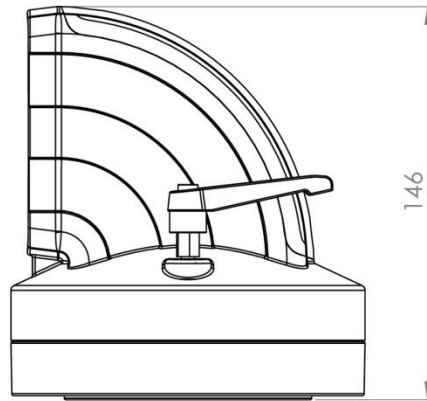

IP-060.400

Rotatable Panel 90° Angle Coupling

Weight (gr)	1.777
Color/Ral Code	7035 / 7016
Package	1
Package Dimension (mm)	145 x 150x 140
Diameter (mm)	Ø 130
Movement	310°

Braking Arm