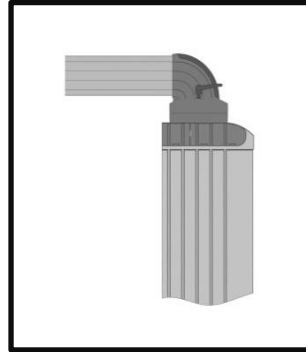

IP-060.400

Rotatable Panel 90° Angle Coupling

Weight (gr)	1.777
Color/Ral Code	7035 / 7016
Package	1
Package Dimension (mm)	145 x 150x 140
Diameter (mm)	Ø 130
Movement	310°

Braking Arm