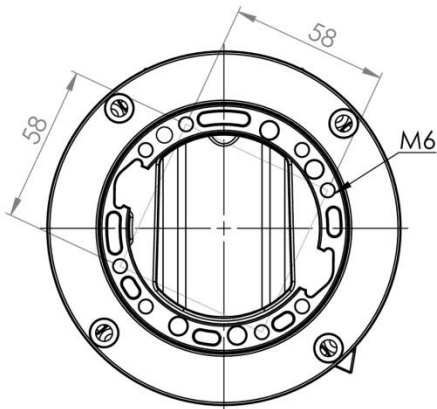

IP-060.400

Rotatable Panel 90° Angle Coupling

Weight (gr)	1.777
Color/Ral Code	7035 / 7016
Package	1
Package Dimension (mm)	145 x 150x 140
Diameter (mm)	Ø 130
Movement	310°

Braking Arm