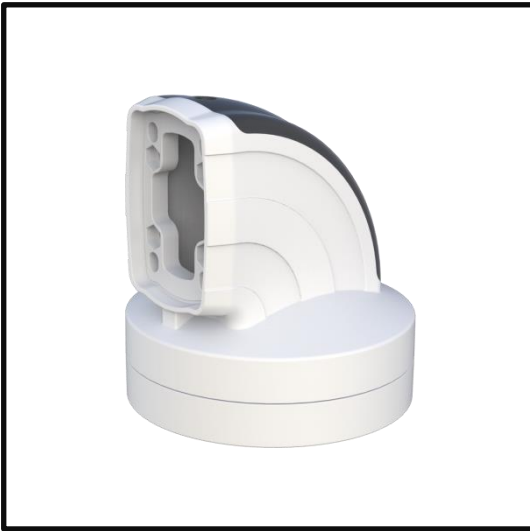

IP-060.400

Rotatable Panel 90° Angle Coupling

Weight (gr)	1.777
Color/Ral Code	7035 / 7016
Package	1
Package Dimension (mm)	145 x 150x 140
Diameter (mm)	Ø 130
Movement	310°

Braking Arm