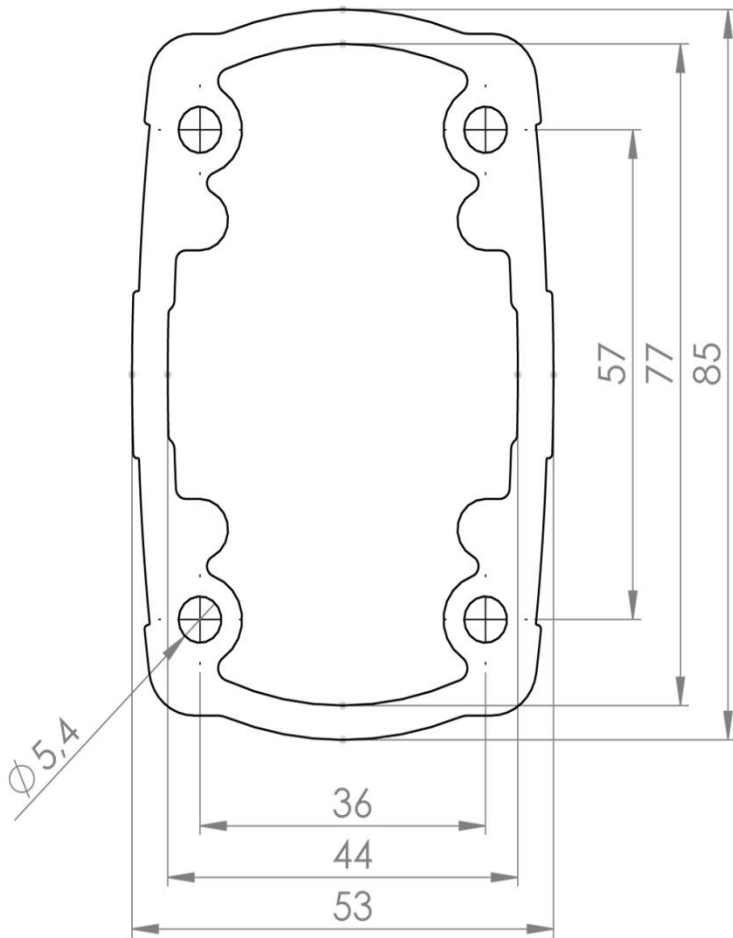

IP-060.100

TK060 Operator Arm Systems

Length (mm)	1000
Weight (gr)	3770
Color / Ral Code	7035
Package	1
Package Dimension (mm)	90 x 55 x 1005

Carrier Arm Profile Length (mm) : 250 - 500 - 750 - 1000 - 1250 - 1500 - 1750 - 2000