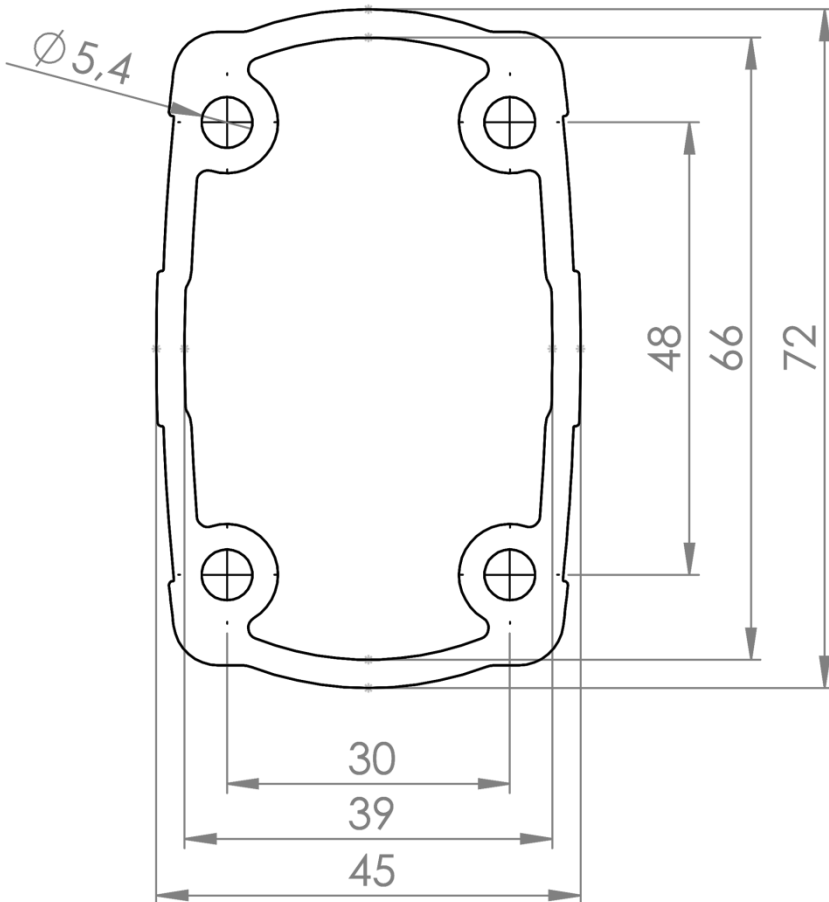

IP-045.050 Carrier Arm Profile

Length (mm)	500
Weight (gr)	1100
Color/Ral Code	RAL7035
Package	1
Package Dimension(mm)	50x75x505

Carrier Arm Profile Length (mm) : 250 - 500 - 750 - 1000 - 1250 - 1500 - 1750 - 2000