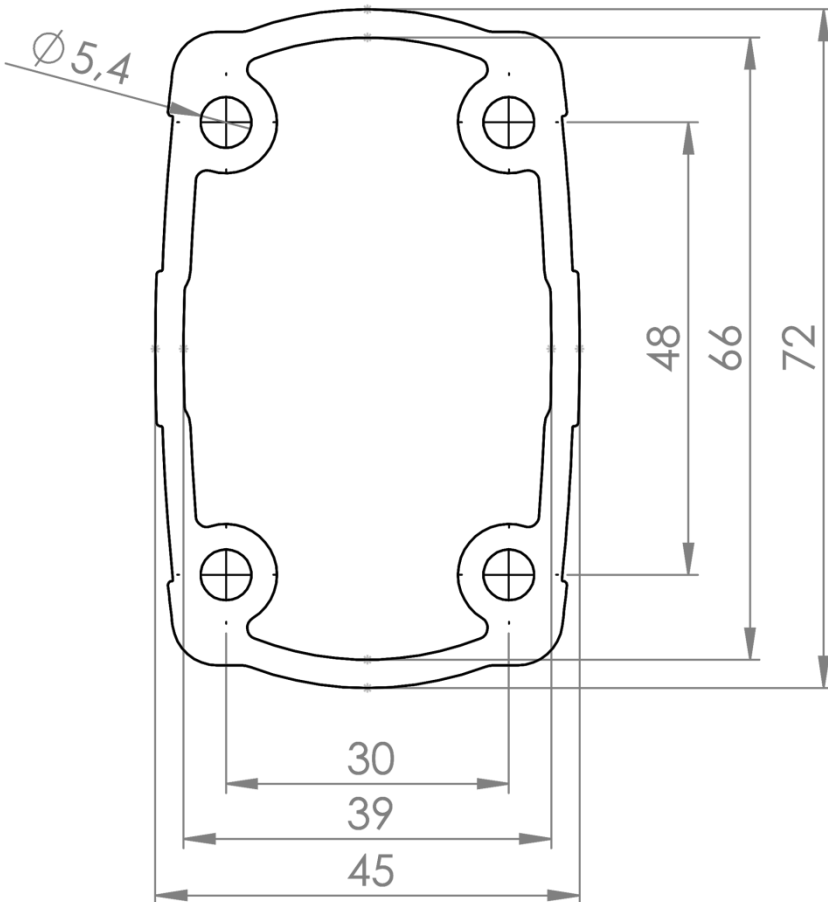

IP-045.025

Carrier Arm Profile

| | |
|-----------------------|-----------|
| Length (mm) | 250 |
| Weight (gr) | 550 |
| Color/Ral Code | RAL7035 |
| Package | 1 |
| Package Dimension(mm) | 50x75x255 |

Carrier Arm Profile Length (mm) : 250 - 500 - 750 - 1000 - 1250 - 1500 - 1750 - 2000